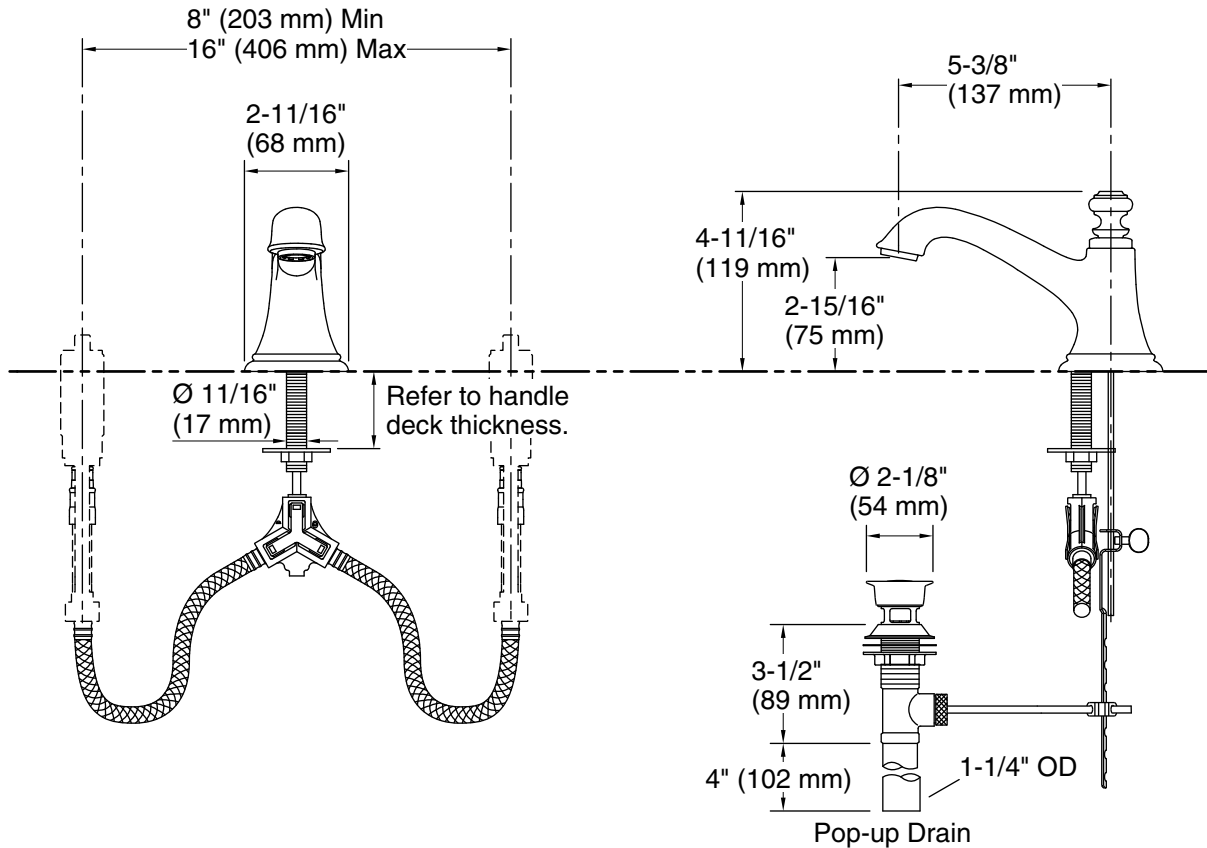

KOHLER® Faucets

Artifacts® with Bell design widespread bathroom sink spout K-72759

Features

- Metal pop-up drain with tailpiece.
- 5-3/8" (137 mm) spout reach.
- Includes stationary spout with aerator and pop-up drain with 1-1/4-inch tailpiece.
- Handles sold separately.
- Laminar flow delivers a graceful stream while conserving water.
- 1.2 gpm (gallons per minute) flow rate.
- Coordinate with your choice of Artifacts handles for a personalized design.

THE BOLD LOOK
OF **KOHLER**®

Technical Information

All product dimensions are nominal.

Faucet:

Flow rate: 1.2 gal/min (4.5 l/min)

Pressure: 60 psi (4.1 bar)

Drain included: Yes

Drain tailpiece included: Yes

Spout:

Spout reach: 5-3/8" (137 mm)

Notes

Install this product according to the installation guide.